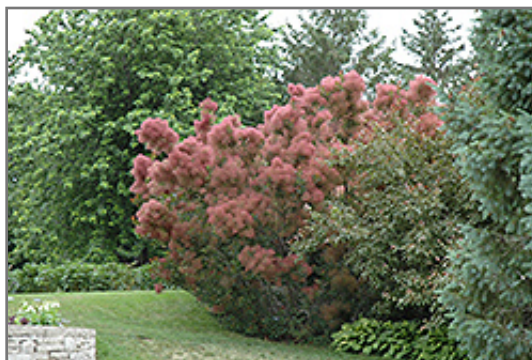

Royal Purple Smokebush
Cotinus coggygia 'Royal Purple'

Height: 10 feet

Spread: 10 feet

Sunlight: ○

Hardiness Zone: 5

Other Names: Smoketree

Description:

One of the most popular color accent plants for general garden use featuring deep maroon foliage all summer long, turning to red in fall; flowers and reddish inflorescences produce a fuzzy, smoky appearance throughout summer, hence the name

Ornamental Features

Royal Purple Smokebush features airy panicles of yellow flowers with fuchsia stalks at the ends of the branches from early to late summer. It has attractive deep purple deciduous foliage. The round leaves are highly ornamental and turn an outstanding brick red in the fall.

Landscape Attributes

Royal Purple Smokebush is a multi-stemmed deciduous shrub with an upright spreading habit of growth. Its average texture blends into the landscape, but can be balanced by one or two finer or coarser trees or shrubs for an effective composition.

This shrub will require occasional maintenance and upkeep, and is best pruned in late winter once the threat of extreme cold has passed. Deer don't particularly care for this plant and will usually leave it alone in favor of tastier treats. It has no significant negative characteristics.

Royal Purple Smokebush is recommended for the following landscape applications;

Royal Purple Smokebush in bloom
Photo courtesy of NetPS Plant Finder