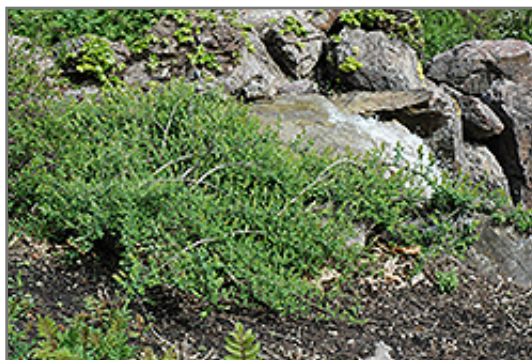

Weeping Dappled Willow

Salix integra 'Pendula'

Height: 3 feet

Spread: 10 feet

Sunlight: ○

Hardiness Zone: 3

Description:

A very delicate looking plant with pendulous branches with small reddish pussies in early spring; great as a spreading ground cover or as a small weeping tree when grafted on top of a hardy stem

Landscape Attributes

Weeping Dappled Willow is a multi-stemmed deciduous shrub with a ground-hugging habit of growth. It lends an extremely fine and delicate texture to the landscape composition which should be used to full effect.

This shrub will require occasional maintenance and upkeep, and is best pruned in late winter once the threat of extreme cold has passed. It has no significant negative characteristics.

Weeping Dappled Willow is recommended for the following landscape applications;

- Mass Planting
- General Garden Use
- Groundcover

Planting & Growing

Weeping Dappled Willow will grow to be about 3 feet tall at maturity, with a spread of 10 feet. It tends to fill out right to the ground and therefore doesn't necessarily require facer plants in front. It grows at a medium rate, and under ideal conditions can be expected to live for 40 years or more.