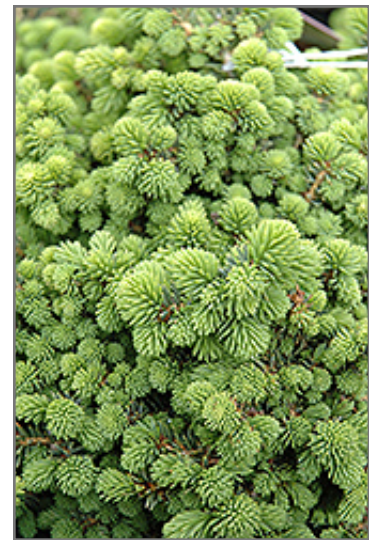

Little Gem Spruce foliage
Photo courtesy of NetPS Plant Finder