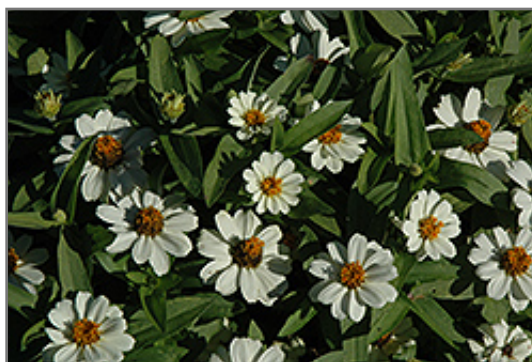

Profusion White Zinnia flowers
Photo courtesy of NetPS Plant Finder

Profusion White Zinnia flowers
Photo courtesy of NetPS Plant Finder